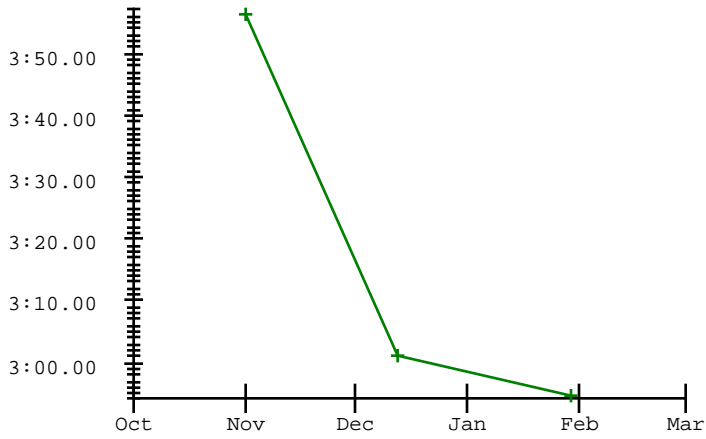

# Alec E Baehler

Meet	Date	200 Free	200 I.M.	50 Free	100 Fly	100 Free	500 Free	100 Back	100 Breast
2022-2023 Best Times									
2023-2024 Best Times									
2024-2025 Best Times									
Region 8 Opener 25	11-01-2025	3:56.48							1:58.72
Volunteers Meet 25	11-12-2025			34.37				1:33.03	
2025 Thanksgiving Invi	11-21-2025					1:22.45			
Wasatch Winter Invite	12-12-2025			34.77					
Alpine Distrcit Invite	12-13-2025	3:01.00						1:41.96	
THS&DPHS@THS - copied	01-06-2026					1:18.67			
Red Rock Invite	01-10-2026			34.22					
2026 THS Senior Night	01-14-2026						8:18.36		
Region 8 Championships	01-30-2026	2:54.75					7:50.09		

2022-2023 2023-2024 2024-2025 2025-2026

200 Free

50 Free

100 Free

500 Free

100 Back

100 Breast