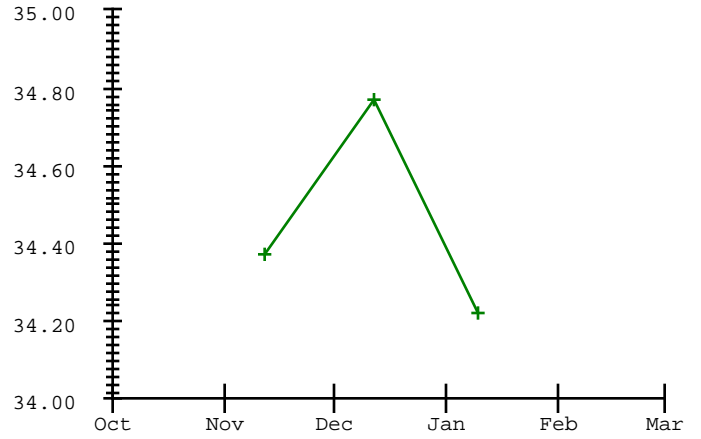

# Alec E Baehler

Meet	Date	200 Free	200 I.M.	50 Free	100 Fly	100 Free	500 Free	100 Back	100 Breast
2022-2023 Best Times									
2023-2024 Best Times									
2024-2025 Best Times									
Region 8 Opener 25	11-01-2025	3:56.48							1:58.72
Volunteers Meet 25	11-12-2025			34.37				1:33.03	
2025 Thanksgiving Invi	11-21-2025					1:22.45			
Wasatch Winter Invite	12-12-2025			34.77					
Alpine Distrcit Invite	12-13-2025	3:01.00						1:41.96	
THS&DPHS@THS - copied	01-06-2026					1:18.67			
Red Rock Invite	01-10-2026			34.22					
2026 THS Senior Night	01-14-2026						8:18.36		
Region 8 Championships	01-30-2026	2:54.75					7:50.09		

2022-2023 2023-2024 2024-2025 2025-2026

200 Free

50 Free

100 Free

500 Free

100 Back

100 Breast