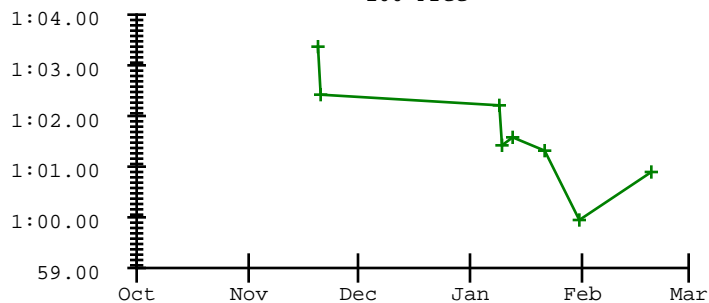

Anjalee Finley

Meet	Date	200 Free	200 I.M.	50 Free	100 Fly	100 Free	500 Free	100 Back	100 Breast
2022-2023 Best Times									
2023-2024 Best Times									
2024-2025 Best Times									
Wasatch Kickoff Invite	11-08-2025		2:44.54	28.87			6:21.22		
Olympus v. Wasatch 25	11-11-2025	2:17.67		29.86				1:17.15	
Pre-Region 3 Invite	11-20-2025	2:20.08				1:03.40			
2025 Thanksgiving Invi	11-21-2025			28.96		1:02.47			
Wasatch Winter Invite	12-12-2025			29.01			6:17.73		
Red Rock Sprint Meet	01-09-2026			28.55		1:02.22			
Red Rock Invite	01-10-2026					1:01.44			1:24.77
Morgan v. Wasatch 26	01-13-2026			28.30		1:01.61			
Union & South Summit v	01-22-2026	2:13.35		29.10		1:01.34			
Region 3 Championship	01-31-2026	2:12.24				59.95			
6A Utah High School St	02-20-2026	2:12.67				1:00.94			

2022-2023 2023-2024 2024-2025 2025-2026

200 Free

200 I.M.

50 Free

100 Free

500 Free

100 Back

100 Breast