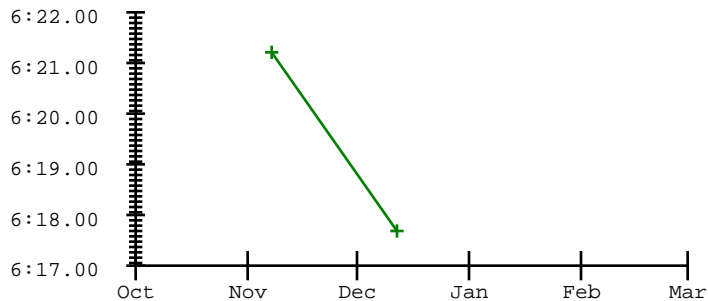

Anjalee Finley

Meet	Date	200 Free	200 I.M.	50 Free	100 Fly	100 Free	500 Free	100 Back	100 Breast
2022-2023 Best Times									
2023-2024 Best Times									
2024-2025 Best Times									
Wasatch Kickoff Invite	11-08-2025		2:44.54	28.87			6:21.22		
Olympus v. Wasatch 25	11-11-2025	2:17.67		29.86				1:17.15	
Pre-Region 3 Invite	11-20-2025	2:20.08				1:03.40			
2025 Thanksgiving Invi	11-21-2025			28.96		1:02.47			
Wasatch Winter Invite	12-12-2025			29.01			6:17.73		
Red Rock Sprint Meet	01-09-2026			28.55		1:02.22			
Red Rock Invite	01-10-2026					1:01.44			1:24.77
Morgan v. Wasatch 26	01-13-2026			28.30		1:01.61			
Union & South Summit v	01-22-2026	2:13.35		29.10		1:01.34			
Region 3 Championship	01-31-2026	2:12.24				59.95			
6A Utah High School St	02-20-2026	2:12.67				1:00.94			

2022-2023 2023-2024 2024-2025 2025-2026

200 Free

200 I.M.

50 Free

100 Free

500 Free

100 Back

100 Breast