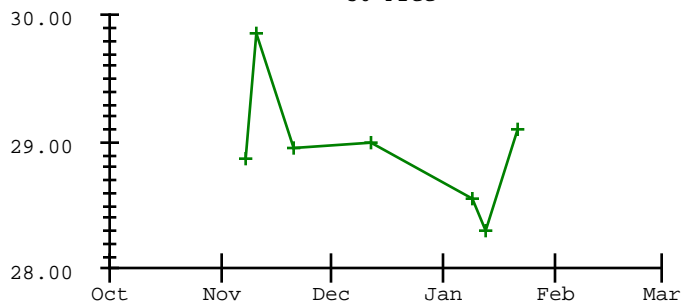

Anjalee Finley

Meet	Date	200 Free	200 I.M.	50 Free	100 Fly	100 Free	500 Free	100 Back	100 Breast
2022-2023 Best Times									
2023-2024 Best Times									
2024-2025 Best Times									
Wasatch Kickoff Invite	11-08-2025		2:44.54	28.87			6:21.22		
Olympus v. Wasatch 25	11-11-2025	2:17.67		29.86				1:17.15	
Pre-Region 3 Invite	11-20-2025	2:20.08				1:03.40			
2025 Thanksgiving Invi	11-21-2025			28.96		1:02.47			
Wasatch Winter Invite	12-12-2025			29.01			6:17.73		
Red Rock Sprint Meet	01-09-2026			28.55		1:02.22			
Red Rock Invite	01-10-2026					1:01.44			1:24.77
Morgan v. Wasatch 26	01-13-2026			28.30		1:01.61			
Union & South Summit v	01-22-2026	2:13.35		29.10		1:01.34			
Region 3 Championship	01-31-2026	2:12.24				59.95			
6A Utah High School St	02-20-2026	2:12.67				1:00.94			

2022-2023 2023-2024 2024-2025 2025-2026

200 Free

200 I.M.

50 Free

100 Free

500 Free

100 Back

100 Breast