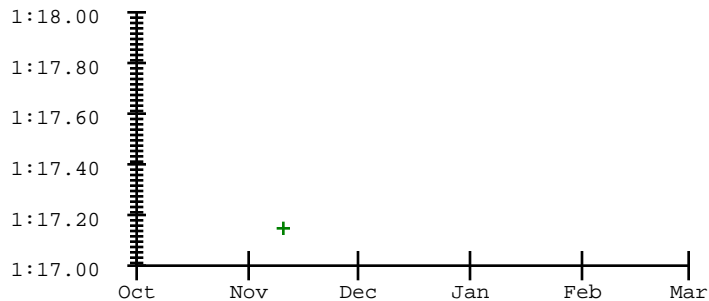

Anjalee Finley

Meet	Date	200 Free	200 I.M.	50 Free	100 Fly	100 Free	500 Free	100 Back	100 Breast
2022-2023 Best Times									
2023-2024 Best Times									
2024-2025 Best Times									
Wasatch Kickoff Invite	11-08-2025		2:44.54	28.87			6:21.22		
Olympus v. Wasatch 25	11-11-2025	2:17.67		29.86				1:17.15	
Pre-Region 3 Invite	11-20-2025	2:20.08				1:03.40			
2025 Thanksgiving Invi	11-21-2025			28.96		1:02.47			
Wasatch Winter Invite	12-12-2025			29.01			6:17.73		
Red Rock Sprint Meet	01-09-2026			28.55		1:02.22			
Red Rock Invite	01-10-2026					1:01.44			1:24.77
Morgan v. Wasatch 26	01-13-2026			28.30		1:01.61			
Union & South Summit v	01-22-2026	2:13.35		29.10		1:01.34			
Region 3 Championship	01-31-2026	2:12.24				59.95			
6A Utah High School St	02-20-2026	2:12.67				1:00.94			

2022-2023 2023-2024 2024-2025 2025-2026

200 Free

200 I.M.

50 Free

100 Free

500 Free

100 Back

100 Breast