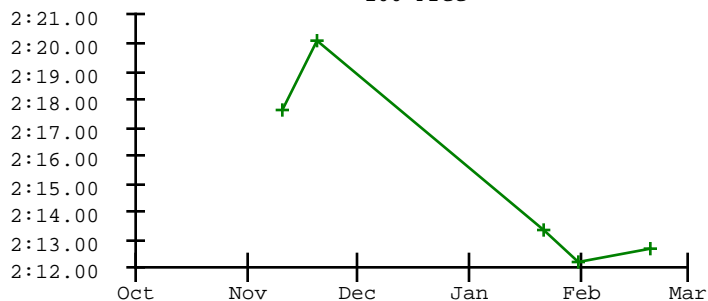

Anjalee Finley

Meet	Date	200 Free	200 I.M.	50 Free	100 Fly	100 Free	500 Free	100 Back	100 Breast
2022-2023 Best Times									
2023-2024 Best Times									
2024-2025 Best Times									
Wasatch Kickoff Invite	11-08-2025		2:44.54	28.87			6:21.22		
Olympus v. Wasatch 25	11-11-2025	2:17.67		29.86				1:17.15	
Pre-Region 3 Invite	11-20-2025	2:20.08				1:03.40			
2025 Thanksgiving Invi	11-21-2025			28.96		1:02.47			
Wasatch Winter Invite	12-12-2025			29.01			6:17.73		
Red Rock Sprint Meet	01-09-2026			28.55		1:02.22			
Red Rock Invite	01-10-2026					1:01.44			1:24.77
Morgan v. Wasatch 26	01-13-2026			28.30		1:01.61			
Union & South Summit v	01-22-2026	2:13.35		29.10		1:01.34			
Region 3 Championship	01-31-2026	2:12.24				59.95			
6A Utah High School St	02-20-2026	2:12.67				1:00.94			

2022-2023 2023-2024 2024-2025 2025-2026

200 Free

200 I.M.

50 Free

100 Free

500 Free

100 Back

100 Breast