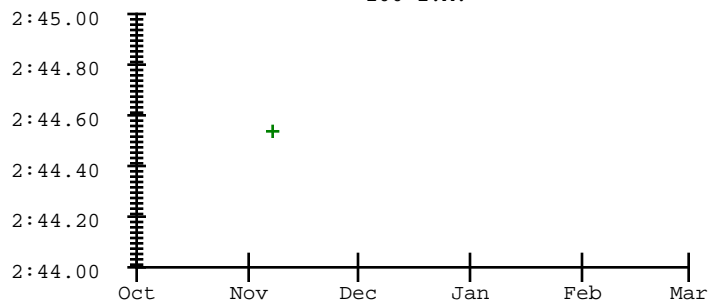

Anjalee Finley

Meet	Date	200 Free	200 I.M.	50 Free	100 Fly	100 Free	500 Free	100 Back	100 Breast
2022-2023 Best Times									
2023-2024 Best Times									
2024-2025 Best Times									
Wasatch Kickoff Invite	11-08-2025		2:44.54	28.87			6:21.22		
Olympus v. Wasatch 25	11-11-2025	2:17.67		29.86				1:17.15	
Pre-Region 3 Invite	11-20-2025	2:20.08				1:03.40			
2025 Thanksgiving Invi	11-21-2025			28.96		1:02.47			
Wasatch Winter Invite	12-12-2025			29.01			6:17.73		
Red Rock Sprint Meet	01-09-2026			28.55		1:02.22			
Red Rock Invite	01-10-2026					1:01.44			1:24.77
Morgan v. Wasatch 26	01-13-2026			28.30		1:01.61			
Union & South Summit v	01-22-2026	2:13.35		29.10		1:01.34			
Region 3 Championship	01-31-2026	2:12.24				59.95			
6A Utah High School St	02-20-2026	2:12.67				1:00.94			

2022-2023 2023-2024 2024-2025 2025-2026

200 Free

200 I.M.

50 Free

100 Free

500 Free

100 Back

100 Breast